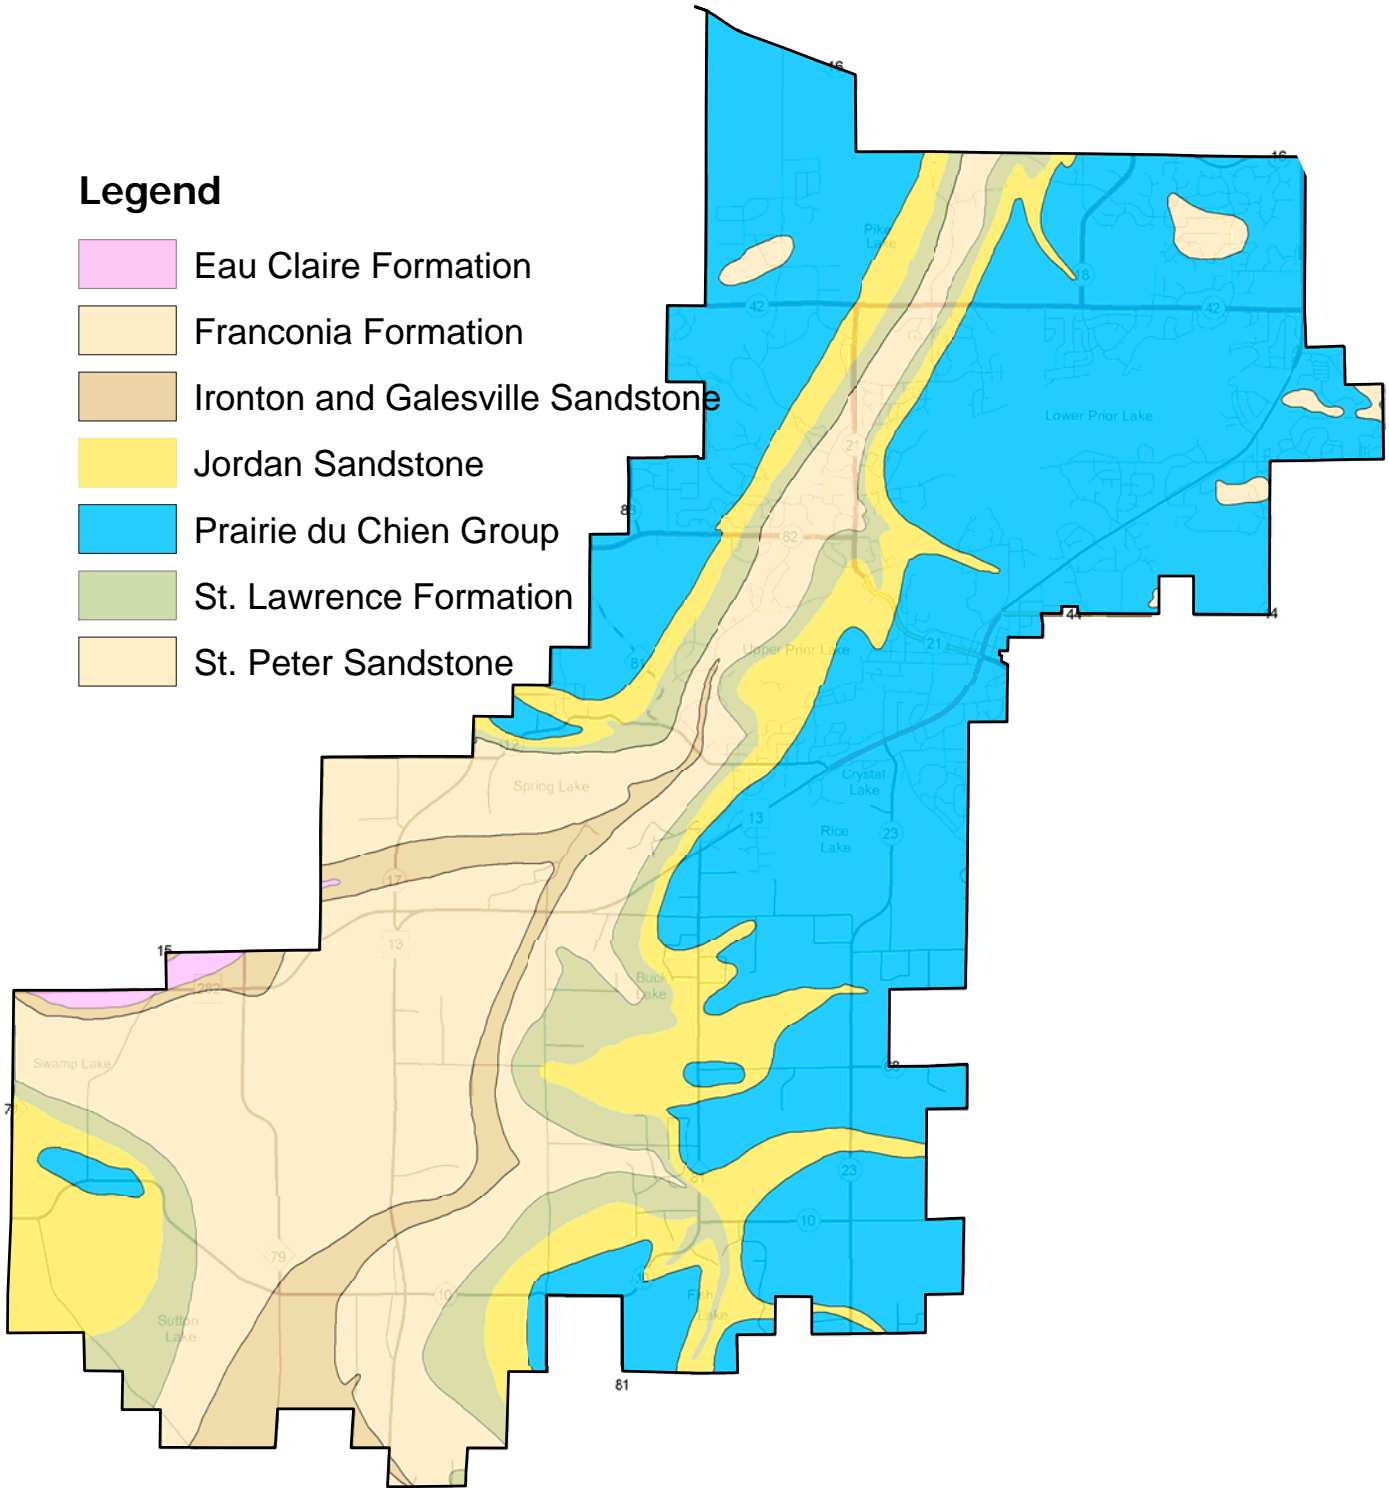

Prior Lake-Spring Lake Watershed District Bedrock Geology Map

Legend

-  Eau Claire Formation
-  Franconia Formation
-  Ironton and Galesville Sandstone
-  Jordan Sandstone
-  Prairie du Chien Group
-  St. Lawrence Formation
-  St. Peter Sandstone

Source: Minnesota Geological Survey