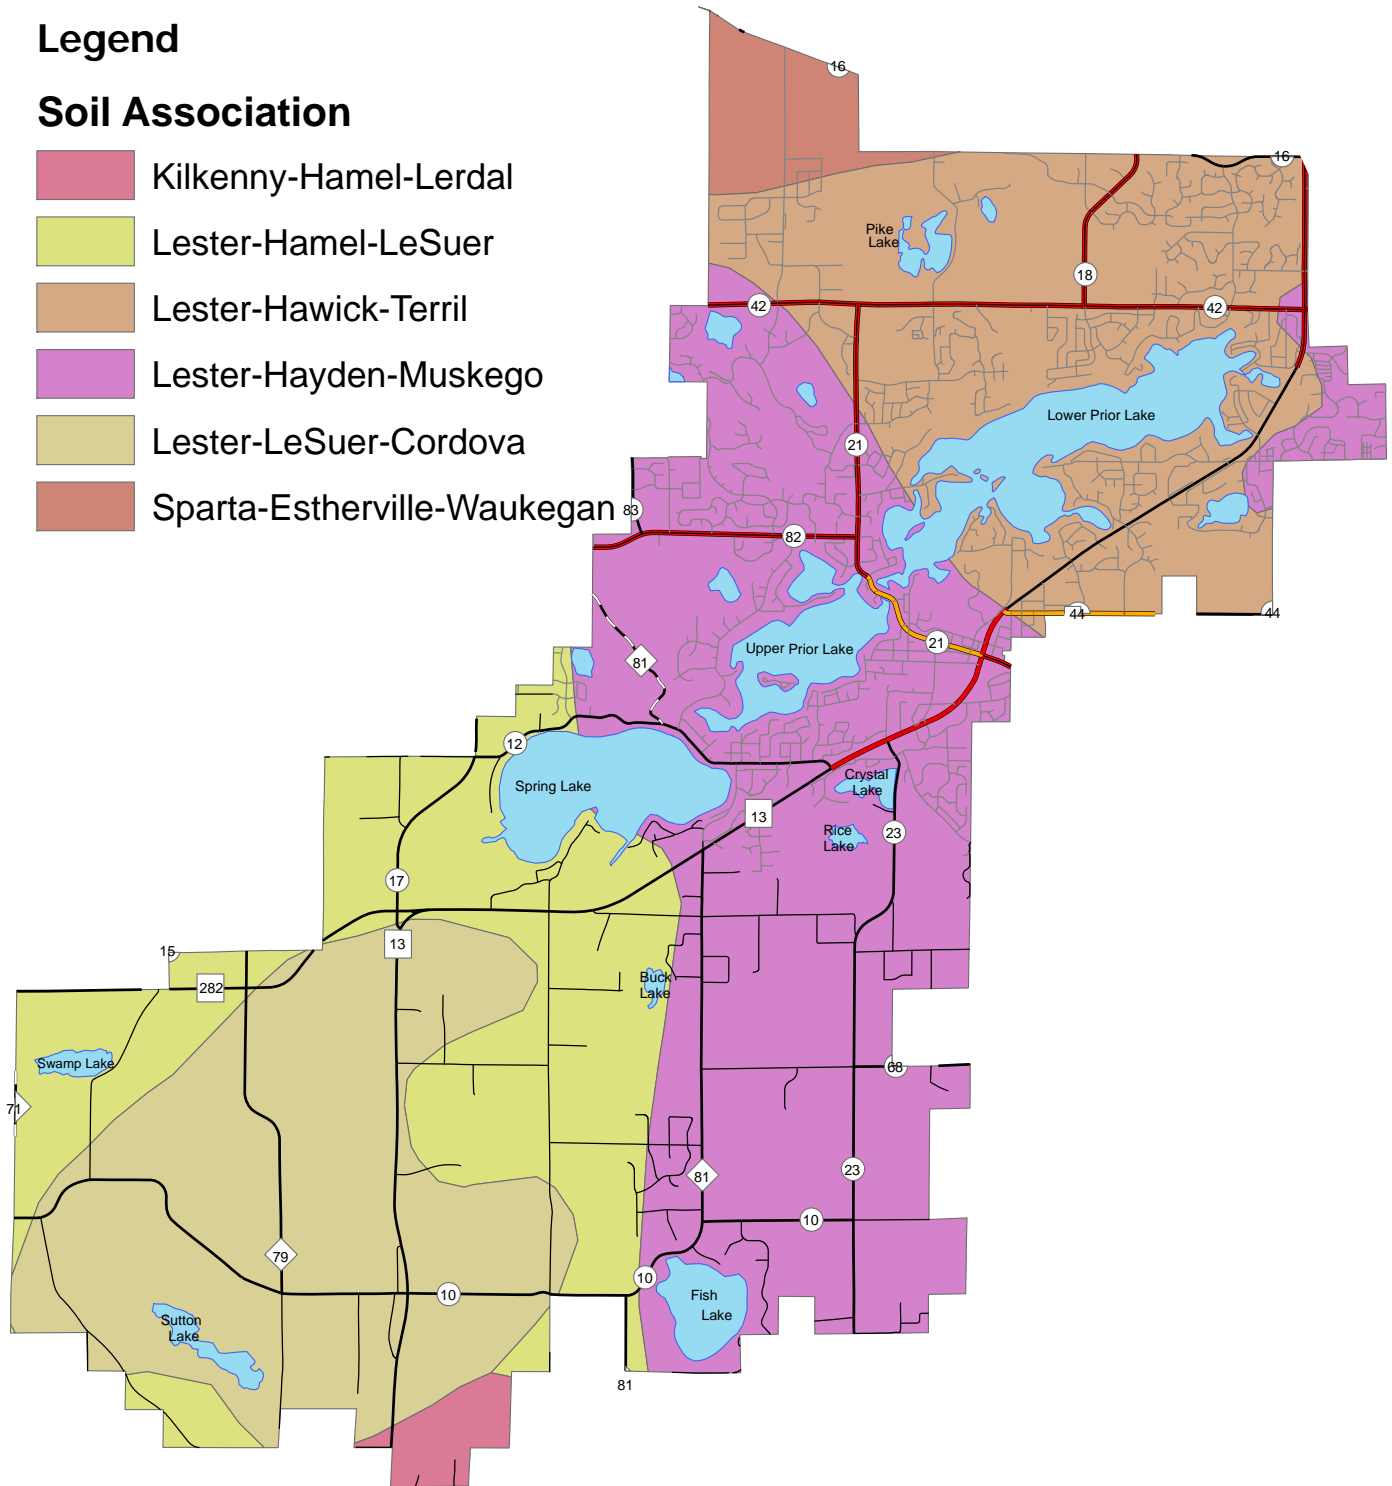

# Prior Lake-Spring Lake Watershed District Soil Association Map

## Legend

### Soil Association

-  Kilkenny-Hamel-Lerdal
-  Lester-Hamel-LeSuer
-  Lester-Hawick-Terril
-  Lester-Hayden-Muskego
-  Lester-LeSuer-Cordova
-  Sparta-Estherville-Waukegan

Source: USDA-Natural Resources Conservation Service